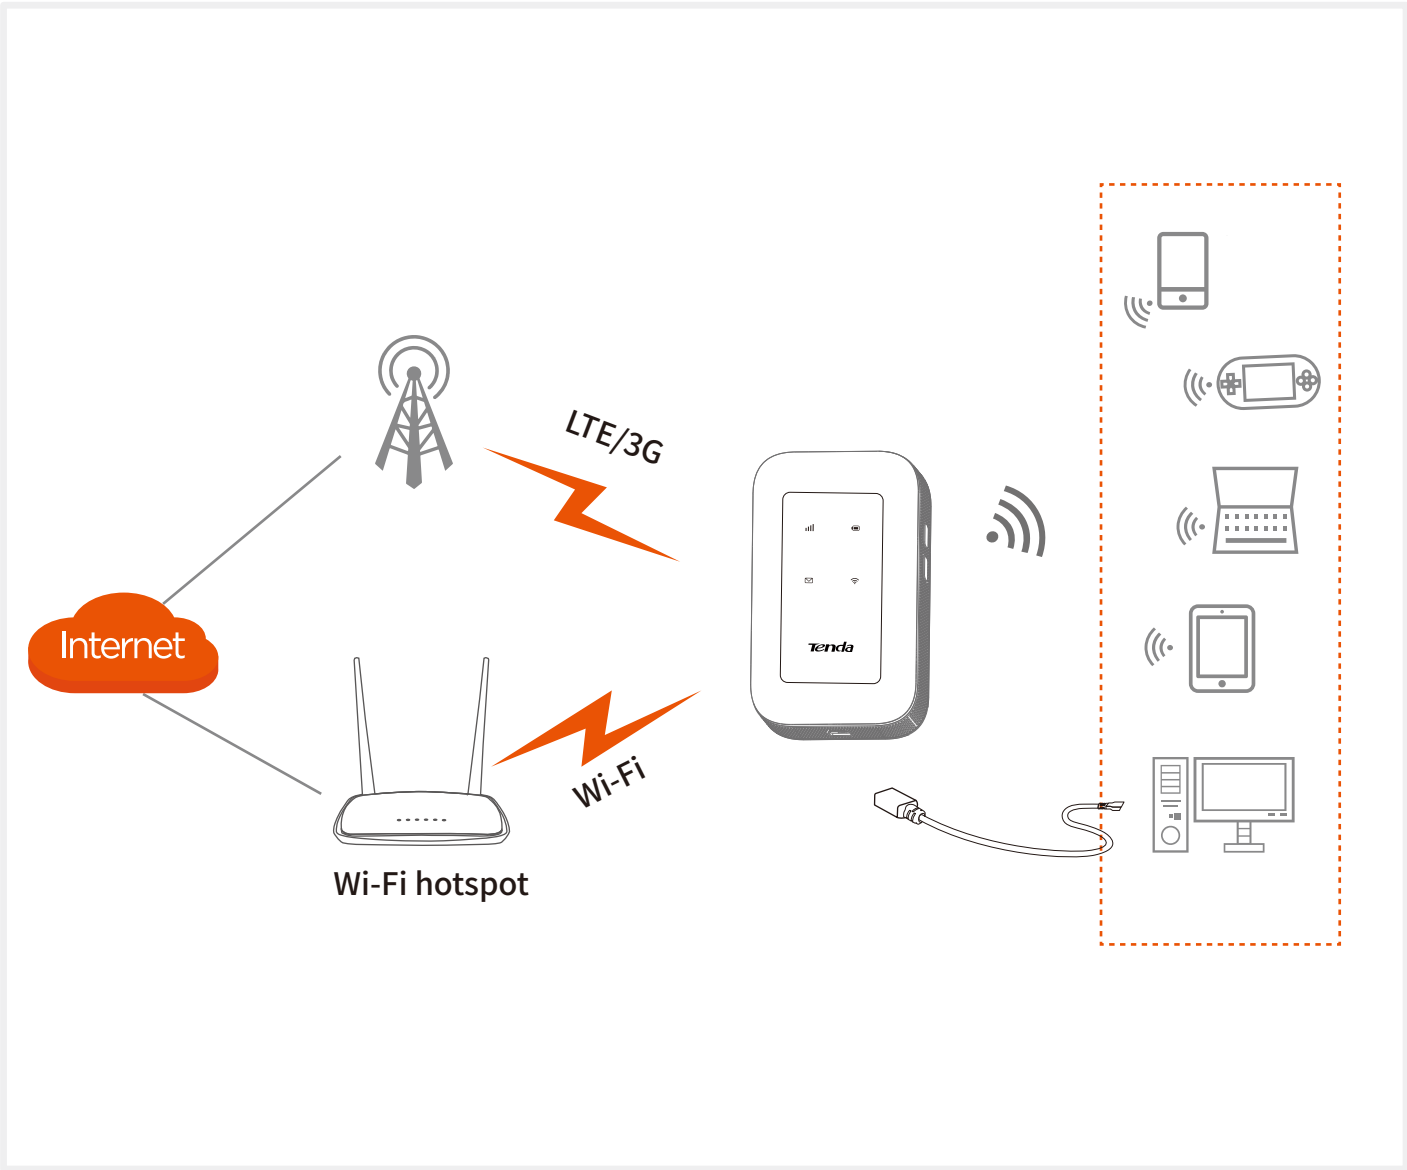

Connection topology